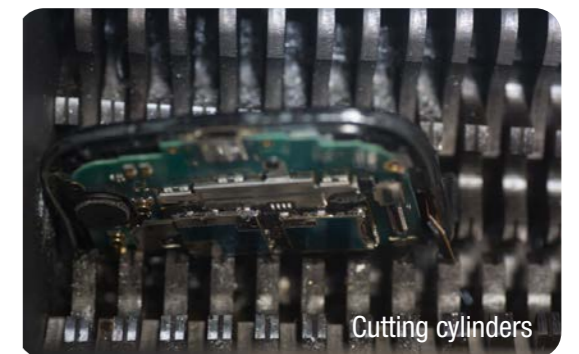

# DESTRUCTION OF FLASH MEDIA AT THE WORKPLACE

The FlashEx has a specially designed solid cutting head which grabs the material with specially designed claw like cutting cylinders pulling material into the unit. It automatically reverses itself on thicker material until the item is totally destroyed to 4X15mm end waste particle. The FlashEx has incorporated an Auto Safety feed opening, keeping the operator safe but still able to watch the destruction through the viewing window. The i-control operation unit is guaranteeing an easy-to-use machine and provides full control to the operator.