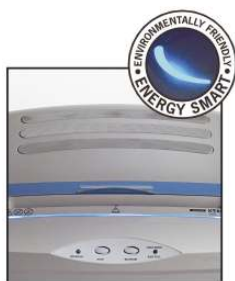

Heavy duty "Energy Smart" Office shredder

Manufacturer: ELCOMAN S.R.L.
Brand: KOBRA
Model: KOBRA 400 C4
Auto Oiler
Article code: 99.591 + AO

KOBRA 400 C4

Throat width:	16in
Security Level DIN 66399:	P-4 O-3 T-4 E-3 F-1
Shred size:	1/8x1 1/2in cross cut
Sheet capacity*:	up to 48
Shreddable Material:	Paper, Credit Cards, Smart Cards, CDs/DVDs, Floppy disks, Films, Memory sticks
Speed:	30ft/min
Noise level:	68dba
Voltage:	115/60 V/Hz
Power:	53gal
Waste bag volume:	2,9Hp
Dimensions (WxDxH):	23.5x19x36.5in
Weight:	209lb

Office cross cut shredder designed to shred large quantities of paper, credit cards, CD-ROMs and Floppy-Disks. Equipped with "ENERGY SMART" system with optical illuminated indicators for **power saving stand-by mode** and **environmental protection**. Reduces the volume of the shredded material through the special cross cut cutting mechanism. 53-gallon high quality steel cabinet holds high volume of shredded materials. **Automatic Oiler:** special integrated oiling system. Automatically lubricates the high security cutting knives during the operation of the shredder for continuous maximum shredding capacity.

- **24 hours continuous duty motor**
 - Heavy duty chain drive with steel gears "SUPER POTENTIAL POWER UNIT"
 - Automatic Start/Stop through electronic eyes
 - Automatic Stop when shred bag is full and electronic door safety switch
 - Automatic Stop and reverse in case of paper jams
 - Carbon hardened cutting head takes staples and paper clips
 - 53 gallon high quality steel cabinet
 - Mounted on casters
 - Motor thermal protection
 - Trade Agreement Act (TAA) Compliant
 - EAN Code 8 026064 995917
- Accessories: plastic waste bags (50 pcs./box) code n. SB-35, oil (a 7 Oz oil bottle) code n. SO-1032, computer form top shelf code n. SH-400