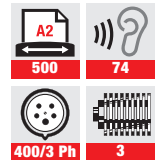

# intimus 16.86 Heavy Duty Shredder/Baler Combination

For decades, the intimus® heavy duty shredders have proven to be centrally positioned pieces of equipment for the privacy-friendly disposal of disused media. The model range offers variations that can handle up to 550 sheets/h or even complete folders in a single operation. The spacious feed table with integrated infeed conveyor belt provides controlled, effortless, safe and fast loading. The shredded material is collected in large-scale, mobile or swing-out containers under the cutting mechanism. The shred-press combinations are coupled to a baler for immediate fully automatic compaction of the cut material into compact bales.

W/D/H 283/342 x 120 x 155 cm

Reduction effect compared to the loose collection of the cuttings is about 70%.

- The useful supplement to the large document shredder: shredded material is automatically compressed into compact bales
- Shredder features see Model 16.50 S
- Electronic compacting chamber level monitoring
- Shredder loading can be continued while baler is compressing the material
- Pushbutton control for bale ejection
- Alternative of bale ejection into plastic sack for clean, dust-free transport and weatherproof packaging
- Shredder and baler operate in tandem
- Compressing stroke is triggered automatically

Model	Shred size	Person icon	Security level DIN 66399						Shredding capacity*		Through-put**	Cutting speed	Also shreds:
	mm		P	F	O	T	H	E	70 g/m <sup>2</sup>	80 g/m <sup>2</sup>			
16.86	11.8 x 55	50+	2 <sup>1</sup>	-	2	2 <sup>+</sup>	-	2	400-550	350-480	500	0.24	✓ ✓ ✓ ✓ ✓
16.86	7.8 x 55	50+	2 <sup>1</sup>	-	2	2 <sup>+</sup>	-	2	350-420	300-370	450	0.24	✓ ✓ ✓ ✓ ✓
16.86	6 x 50	50+	3 <sup>1</sup>	-	3	3 <sup>+</sup>	-	2	300-330	260-370	400	0.24	✓ ✓ ✓ ✓ -