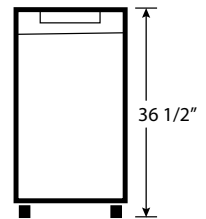

26 CROSS-CUT

Powerful shredder with ECC (Electronic Capacity Control) indicator and an automatic oiler on cross-cut models.

Shred Volume:	26 gal
Feed Opening:	10 1/4"
Power Supply:	115v
Max Horsepower:	1
Dimensions:	19 1/2"w x 18 1/2"d x 36 1/2"h
Shipping Weight:	123 lbs

	26 STRIP-CUT	26 CROSS-CUT	26 CROSS-CUT	26 SUPER MICRO-CUT
Security Level:	P-2	P-4	P-5	P-7
Strip Width / Particle Size:	3/16"	3/16 x 1 1/2"	3/32 x 5/8"	1/32 x 3/16"
Sheet Capacity:	27 - 30*	23 - 25*	14 - 16*	6 - 8*
Shred Capabilities:	paper clip, credit card, CD/DVD	paper clip, credit card, CD/DVD	paper clip, credit card	paper only
Oiler:	no	yes	yes	yes