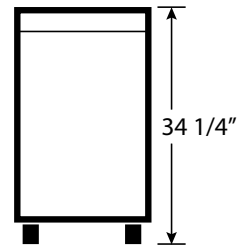

# 25 CROSS-CUT

Compact, entry-model  
Centralized Office shredder  
with a 10 1/4" feed opening and  
20-gallon shred volume.

Shred Volume:	20 gal
Feed Opening:	10 1/4"
Power Supply:	115v
Max Horsepower:	3/4
Dimensions:	19 3/4"w x 14 3/4"d x 34 1/4"h
Shipping Weight:	78 lbs

## 25 CROSS-CUT

Security Level:	P-4	P-5
Strip Width / Particle Size:	3/16 x 1 1/2"	3/32 x 5/8"
Sheet Capacity:	12 - 14*	8 - 10*
Shred Capabilities:	paper clip, credit card	paper clip, credit card

\*Certified using 8 1/2 x 11" 20-lb bond paper and recommended power supply.