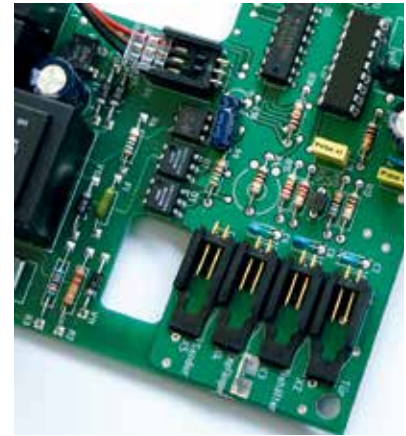

24 SUPER MICRO-CUT

Convenient and powerful Deskside shredder with Smart Shred Control (SSC) for shredding without paper jams. A smiley face will flash if the shredder has reached its capacity limit.

Shred Volume:	9 gal
Feed Opening:	9 1/2"
Power Supply:	115v
Max Horsepower:	1/2
Dimensions:	15 1/2"w x 11 3/4"d x 25"h
Shipping Weight:	53 lbs

Multifunction control element uses optical signals to indicate operational status and functions as an emergency stop switch.

Lead-Free Soldering

Only lead-free soldering is used in the production of our electrical components.