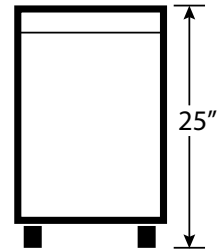

24 SUPER MICRO-CUT

Convenient and powerful Deskside shredder with Smart Shred Control (SSC) for shredding without paper jams. A smiley face will flash if the shredder has reached its capacity limit.

Shred Volume:	9 gal
Feed Opening:	9 1/2"
Power Supply:	115v
Max Horsepower:	1/2
Dimensions:	15 1/2"w x 11 3/4"d x 25"h
Shipping Weight:	53 lbs

24 SUPER MICRO-CUT

Security Level:	P-7
Strip Width / Particle Size:	1/32 x 3/16"
Sheet Capacity:	5-7*
Shred Capabilities:	paper only

*Certified using 8 1/2 x 11" 20-lb bond paper and recommended power supply.