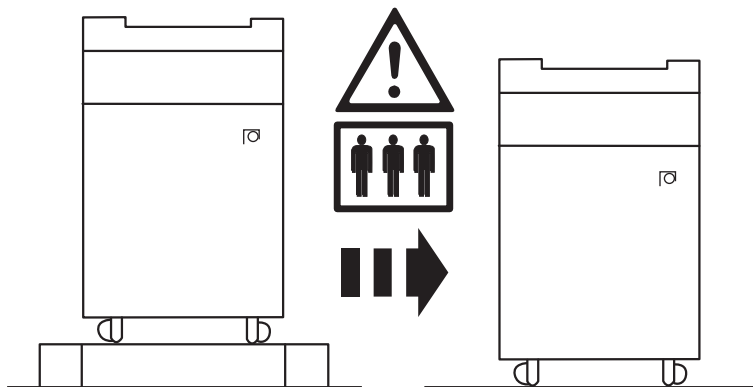

6.

7.

Transportsicherung entfernen!

20390: 4 x B

20392: 4 x B

20396: 4 x B

20394: 3 x B

8.