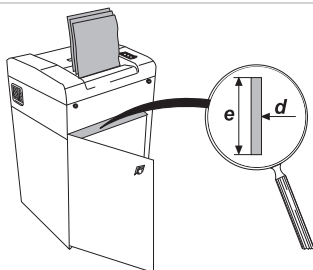

**20390****20392****20394****20396**

a = 1190 mm
b = 700 mm
c = 620 mm

= 150,0 kg
= 153,0 kg
= 114,0 kg
= 152,0 kg

20390	230 V
20390	115 V

d = 6 mm

DIN 66399
P-2
O-2
T-2
E-2

20392	230 V
20392	115 V

d = 2,0 mm
e = 15 mm