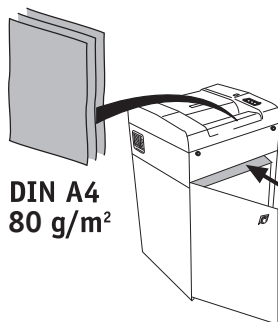

190 l

20390	230 V	52	
20392	230 V	23	
20394	230 V	8	
20396	230 V	32	
20390	115 V	52	
20392	115 V	23	
20394	115 V	8	
20396	115 V	32