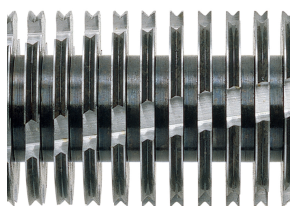

HSM SECURIO AF500 - 3/16" x 1 1/8"

HSM SECURIO AF500 document shredder with automatic paper feed

The simple and convenient method of data destruction for work groups. The document shredder with an automatic paper feed and lockable stack protects inserted stacks of paper from unauthorised access and shreds stacks of paper of up to 500 sheets as well as single sheets of paper easily whilst saving you time.

Technical data

Order number:	2103113	Intake width:	9.45"
EAN	4026631052825	Container volume / collecting:	21.7 gal
Cutting type:	particle cut	Collection volume in sheets (80 g):	1002
Cutting size:	3/16" x 1 1/8"	Noise level (idle operation):	ca. 56 dB(A)
Security level (DIN 66399):	E-3 F-1 O-3 P-4 T-4	Width x Depth x Height:	19.57" x 19.33" x 39.45"
Cutting capacity in sheets 80g/m²:	14 - 16	Weight:	59.52 lb
Power consumption:	500 W	Shredder material:	Paper, Staples and paper clips, Credit card, CD/DVD
Voltage / Frequency:	120 V / 60 Hz		

Product information

The induction-hardened, solid steel cutting rollers can easily cope with staples and paper clips and guarantee durability.

It is possible to secure the paper stack inserted into the magazine against unauthorized access by using the Lock-and-Go function.

Nanogrip Technology

The document shredder with auto-feed has a specially developed intake and transport rollers which use Nanogrip Technology. This enables sheet after sheet to be pulled in securely from the stack of paper.