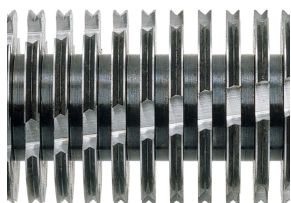

# HSM SECURIO AF300 - 1/32" x 7/16"

## HSM SECURIO AF300 document shredder with automatic paper feed

The simple and convenient method of data destruction in the workplace. The document shredder with an automatic paper feed shreds stacks of paper of up to 300 sheets as well as single sheets of paper effortlessly whilst saving you time.

### Technical data

<b>Order number:</b>	2095123	<b>Intake width:</b>	9.45"
<b>EAN</b>	4026631076838	<b>Container volume / collecting:</b>	9.2 gal
<b>Cutting type:</b>	particle cut	<b>Collection volume in sheets (80 g):</b>	350
<b>Cutting size:</b>	1/32" x 7/16"	<b>Noise level (idle operation):</b>	ca. 56 dB(A)
<b>Security level (DIN 66399):</b>	F-3   P-6	<b>Width x Depth x Height:</b>	15.55" x 15.0" x 29.13"
<b>Cutting capacity in sheets 80g/m<sup>2</sup>:</b>	6	<b>Weight:</b>	41.27 lb
<b>Power consumption:</b>	500 W	<b>Shredder material:</b>	Paper, Staples and paper clips
<b>Voltage / Frequency:</b>	120 V / 60 Hz		

### Product information

The induction-hardened, solid steel cutting rollers can easily cope with staples and paper clips and guarantee durability.

In stand-by mode, intelligent control programme EcoSmart ensures there is an exceptionally low power consumption of 0.1 watts.